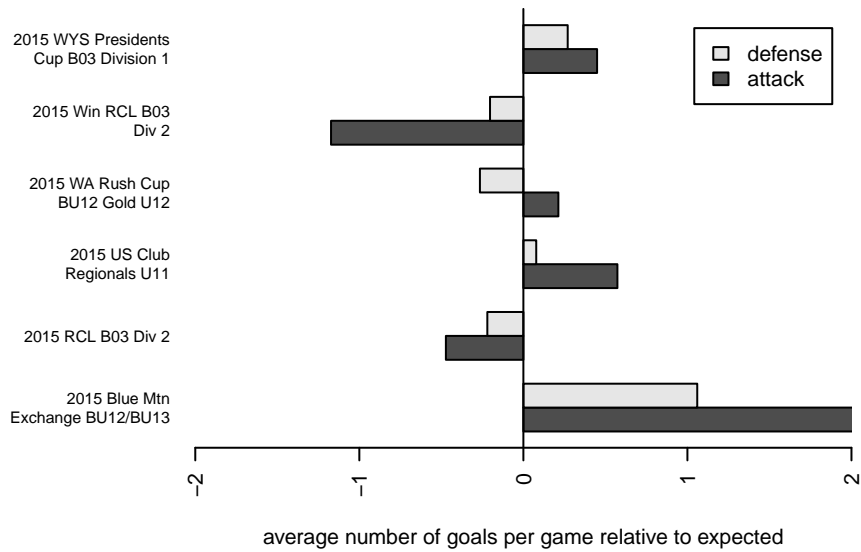

Performance relative to 13 month average