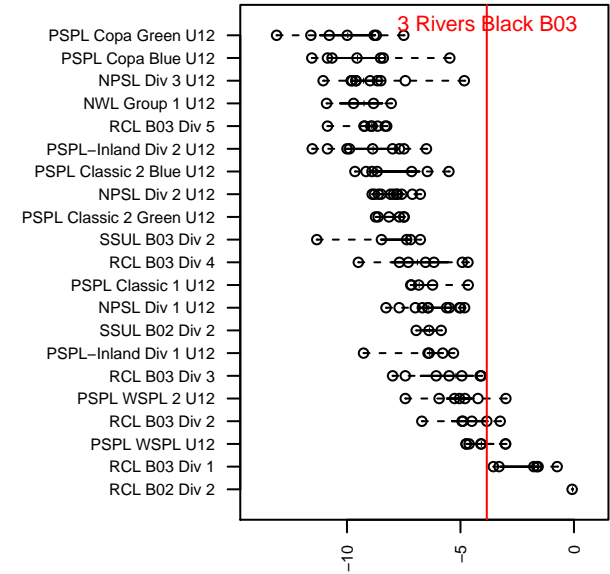

**attack and defense rating
relative to others at age
and all opponents in last 13 months**