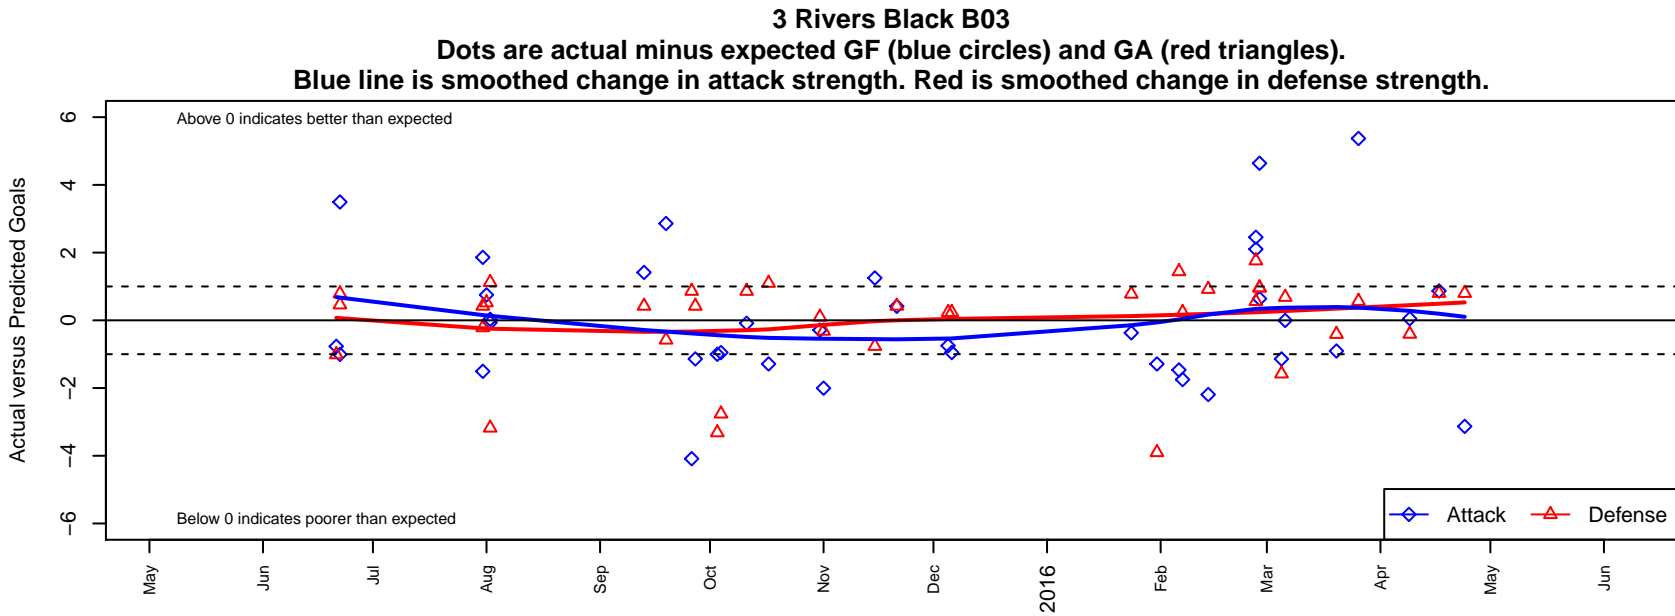

**attack and defense variance (black dot)
relative to other teams
and top 10 in region**

**attack and defense rating
relative to others at age
and all opponents in last 13 months**

3 Rivers Black B03

3 Rivers SC
Pasco, WA
B03 total strength=865
attack=1.95 defense=0.8
fall league = RCL B03 Div 2
spr league = Win RCL B03 Div 2
notes= RCL A; Axel 2014-5

alt names used:
3RSC Black
3RSC BLACK
THREE RIVERS 3RSC BLACK B03 (WA)
3RSC B03 A
3RSC B03 A
3rsc B03 A
THREE RIVERS3RSC BLACK B03 AXEL

Venues played:
2015 US Club Regionals U11
2015 WA Rush Cup BU12 Gold U12
2015 RCL B03 Div 2
2015 Win RCL B03 Div 2
2015 Blue Mtn Exchange BU12/BU13
2015 WYS Presidents Cup B03 Division 1